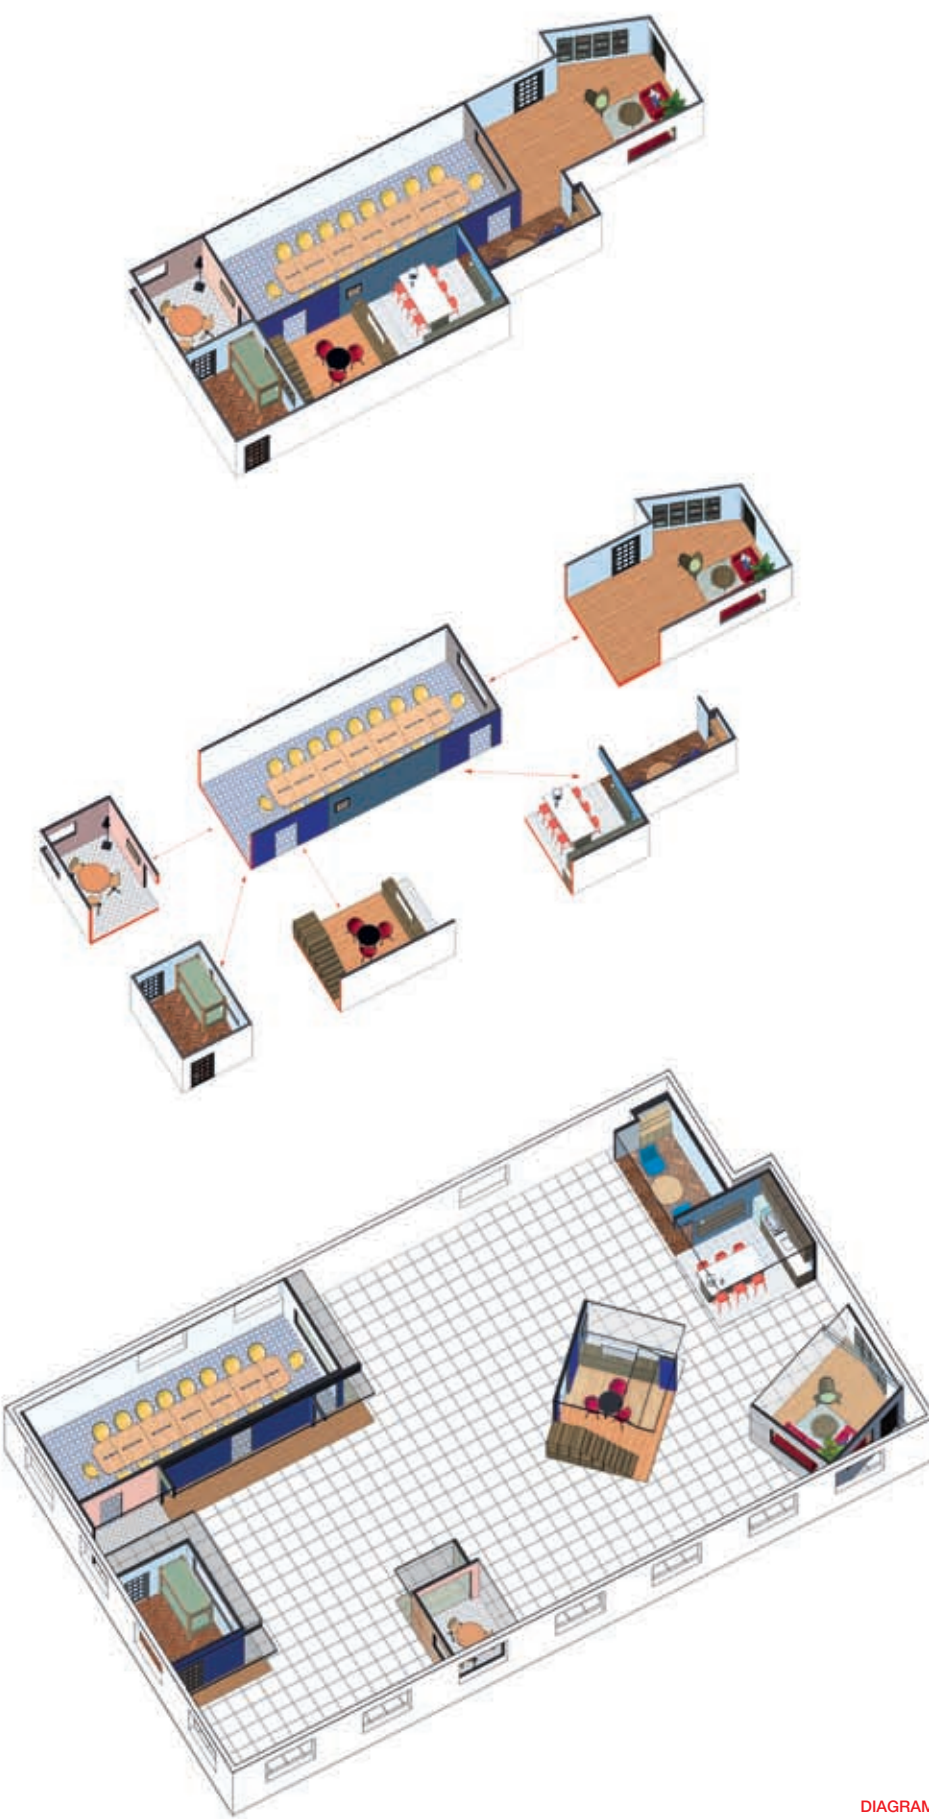

a single room. These sliced samples of domesticity include kitchen, living room, and bedroom and double as ad hoc meeting areas. <House Parts Office> features Tricycle House - workspaces on wheels - that is a unique living space found in China. Such spaces reflect Xiaozhu's rental service providing users with a wide spectrum of settings. Tables with long span cantilever supported by only four legs create undisrupted space underneath to provide flexible seating. Not only does this allow for space to expand, but passersby can sit down and squeeze in for spontaneous conversation. Swivel Red Umbrella is suspended over the desk to provide light and electricity. A long conference table can be separated into three smaller tables, allowing the conference room itself to be divided into smaller rooms when necessary. Text offer : People's Architecture Office

Design : He Zhe, James Shen, Zang Feng / People's Architecture Office **Design team :** Jiang Hao, Zhang Zhen, Amy Song, Ren Depei, Chen Yihuai **Client :** xiaozhu.com **Location :** Beijing, China **Built area :** 350m² **Completion :** July 2016 **Photos offer :** People's Architecture Office **Editorial designer :** Shin Minki **Editor :** Kim Sowon

수 있다. 이 덕분에 넓은 자리를 확보할 수 있을 뿐만 아니라 지나가던 사람들은 자리에 앉아 자연스럽게 대화를 나눌 수 있다. 또한, 디자이너는 조명이나 전기 설비를 해결하기 위해 빨간색 회전 우산을 책상 위에 매달았다. 기다란 회의용 책상은 세 개의 작은 책상으로 분리되어 필요에 따라 회의실을 작은 공간으로 나눌 수 있다. 글 제공 : 피플스 아키텍처 오피스

DIAGRAM

FLOOR PLAN_OPTION A

FLOOR PLAN_OPTION B

- 1 OPEN OFFICE
- 2 MEETING ROOM
- 3 CONFERENCE ROOM
- 4 LOUNGE
- 5 RECEPTION
- 6 BAR
- 7 MOBILE MEETING ROOM